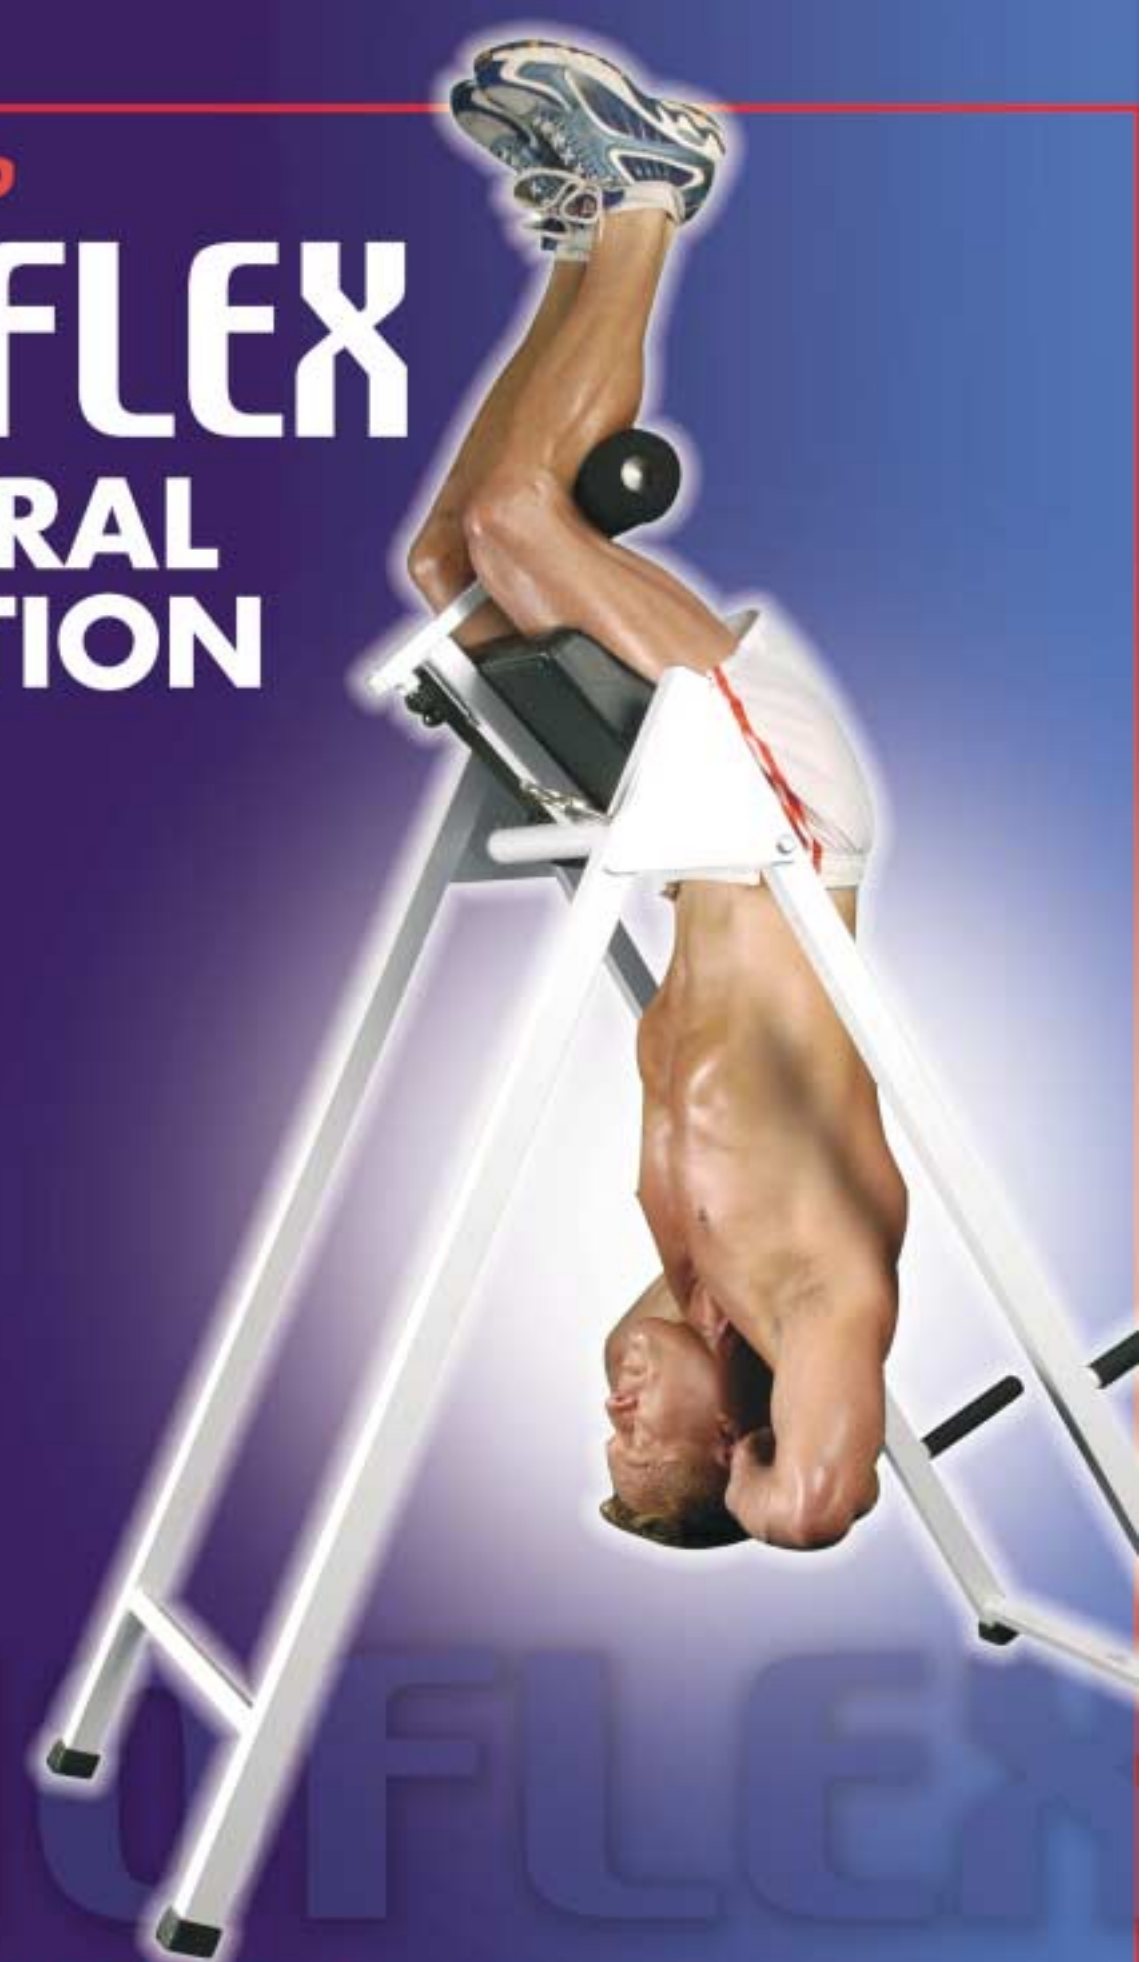

■ Bioflex Focuses on your Spine

Whereas hanging from an Ankle-Clamp machine puts traction on other joints as well. Ankles, knees, hips. That may not be desirable.

■ No Stress on Ankles with Bioflex

You hang from strong thigh muscles. Your body weight is not being supported by a small skeletal joint (ankle).

■ Good Blood Circulation with Bioflex

Your blood flow is not constricted as you would expect with harsh clamps around your ankles.

■ Bioflex is Comfortable

You rest against large High Density Cushion and Leg Rollers. Hang relaxed! In comfort!

STATISTICS

- Height - 1230mm
- Width - 680mm
- Length - 1275mm
- Weight - 23.5 kilos (400mm when folded)

T-ZONE PRO

T-Zone International
www.t-zonehealth.com.au

T-ZONE PRO

BIOFLEX NATURAL TRACTION

BIOFLEX
UNLOCK YOUR BODY